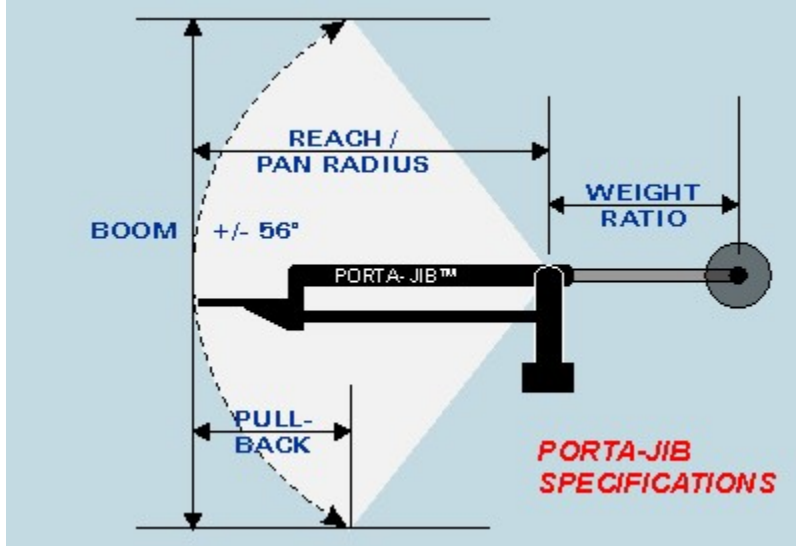

STANDARD PORTA-JIB®

Reach 57" (145cm) - Boom 72" (183cm) Wt. 60 lbs. (27kg)

This is the most versatile of all small jibs because of its ability to interface with a variety of professional fluid heads and tripods and carry up to 100 lbs. of front end camera/fluid head weight. It future-proofs your investment since it can accommodate small cameras with 100mm fluid heads, as well as heavily accessorized cameras requiring 150mm or Mitchell based fluid heads.

It assembles in less than 5 minutes. No tools required. All parts are machined aluminum and stainless steel. Boom lock, pan lock, [Vector Balancing Bar](#), and Fine Tuning Weight are included. However, the Porta-Jib Custom Case, Front Inserts, Bases, and Counterweights are not included. See accessory pricing below.

ACCESSORIES:

Custom Case for Porta-Jib	
100mm front insert	Wt. 1.5 lb (.7kg)
Mitchell front insert	Wt. 1 lb (.45kg)
150mm front insert	Wt. 1.8 lb (.8kg)
Mitchell base	Wt. 2 lb (.9kg)
Light Weight Tripod Base	Wt. 2.5 lbs (1.1kg)
DV Column Base	Wt. 2 lb (.9kg)
36" Extension Kit	Wt. 9 lb (4.1kg)
LWT Lightweight Adjustable Tripod	Wt. 14 lbs. (6.4kg)
Losmandy 3 Leg Spider Dolly with extended legs and floor wheels	
	Wt. 32 lb (14.5kg)
Case with Wheels for LWT Tripod	Wt. 12 lb (5.4kg)
Custom Case for 3 Leg Spider Dolly with extended legs and floor wheels	
Porta-Jib Counterweights)	Wt. 50 lbs. (23kg)

Porta-Jib Comparison Chart

	REACH / PAN RADIUS	BOOM	PULL BACK @ 56°	WEIGHT RATIO
STANDARD PORTA-JIB	57" (145cm)	72" (183cm)	19" (48cm)	1:1.5
STANDARD PORTA-JIB with 17" EXTENSION	74" (188cm)	100" (254cm)	27" (69cm)	1:1.75 + 10 lbs.
STANDARD PORTA-JIB with 36" EXTENSION	92" (234cm)	131" (332cm)	35" (89cm)	1:2.50 + 30 lbs.
PORTA-JIB TRAVELLER	38-55" (96.5-140cm)	41-68" (104-173cm)	11" - 18" (28-46cm)	1:1.75